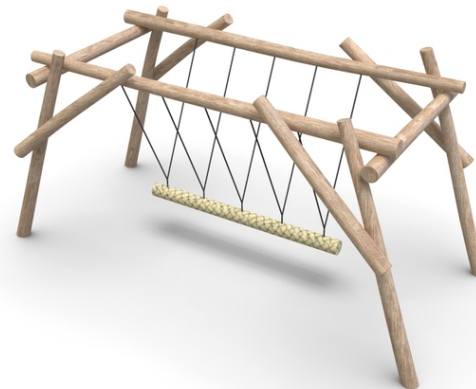

construction of acacia swing, 1x hanged balance rope

No. number	WD-0426-00
Age group	3 - 14
Size (m)	5,6 x 1,75 x 2,4
Required area (m)	9,6 x 2,4
Fall-absorbing surface (m ²)	17
Max. fall height (m)	1,5
Number of users	4