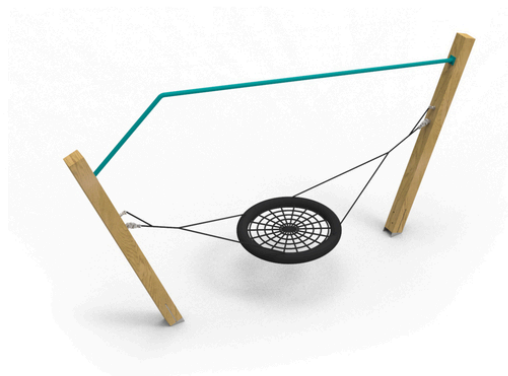

### Ringo 90

#### Description of play elements

1x hanged group swing, 2x wooden stand, 1x metal support pole

<b>No. number</b>	DI-0280-00
<b>Age group</b>	3+
<b>Size (m)</b>	4,6 x 1,2 x 2,7
<b>Required area (m)</b>	6 x 4,6
<b>Fall-absorbing surface (m<sup>2</sup>)</b>	15
<b>Max. fall height (m)</b>	1
<b>Number of users</b>	3