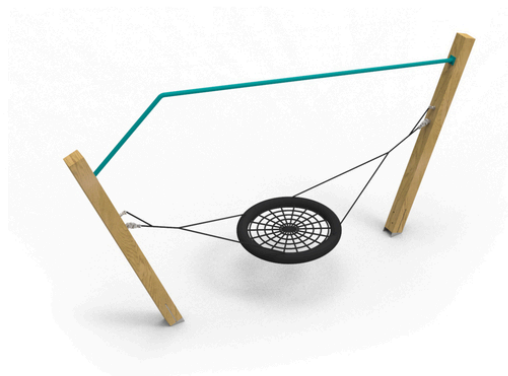

Dikulo

Ringo 90

Description of play elements

1x hanged group swing, 2x wooden stand, 1x metal support pole

No. number	DI-0280-00
Age group	3+
Size (m)	4,6 x 1,2 x 2,7
Required area (m)	6 x 4,6
Fall-absorbing surface (m²)	15
Max. fall height (m)	1
Number of users	3