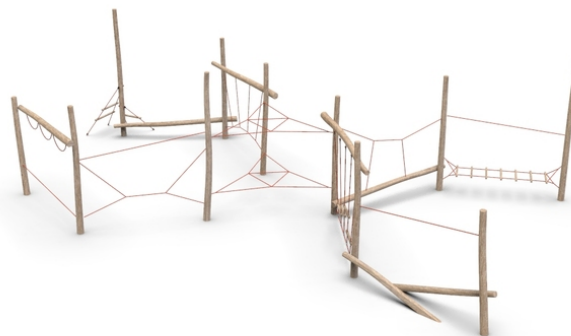

Woody Doo

Ropeon 02

Description of play elements

11x acacia stand, 4x balance log, 3x horizontal log, 1x rope bridge, 2x rope climb with acacia grips, 3x rope obstacle element

No. number	WD-0620-00
Age group	3 - 14
Size (m)	14,8 x 10,7 x3,2
Required area (m)	17,4 x 13,5
Fall-absorbing surface (m²)	106
Max. fall height (m)	0,95
Number of users	20

The visualisations are informative.