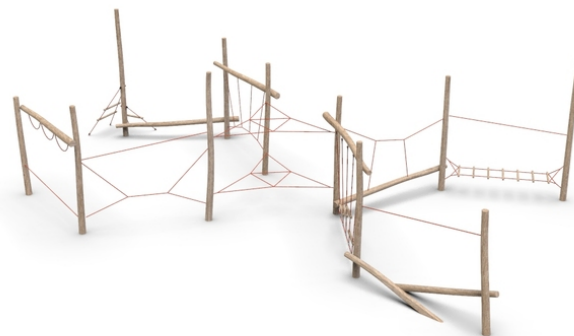

11x acacia stand, 4x balance log, 3x horizontal log, 1x rope bridge, 2x rope climb with acacia grips, 3x rope obstacle element

No. number	WD-0620-00
Age group	3 - 14
Size (m)	14,8 x 10,7 x3,2
Required area (m)	17,4 x 13,5
Fall-absorbing surface (m²)	106
Max. fall height (m)	0,95
Number of users	20

The visualisations are informative.