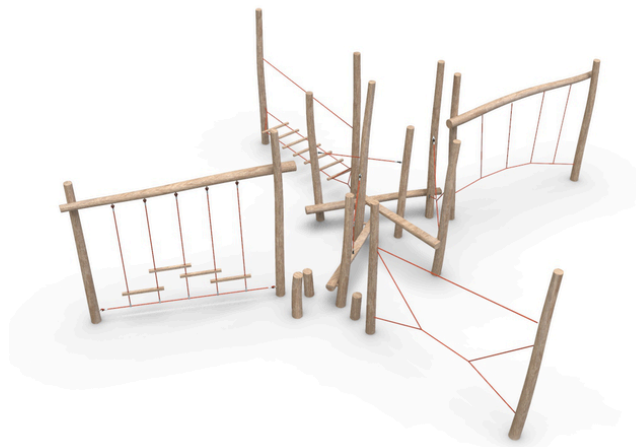

Woody Doo

Ropeon 03

Description of play elements

14x acacia stand, 3x step, 3x horizontal balance log, 1x rope bridge with acacia steps and supporting rope, 2x climbable net, 1x climbable net with steps,...

No. number	WD-0624-00
Age group	3 - 14
Size (m)	8,9 x 9,8 x 3,2
Required area (m)	11,7 x 12,1
Fall-absorbing surface (m²)	66
Max. fall height (m)	1
Number of users	23

The visualisations are informative.