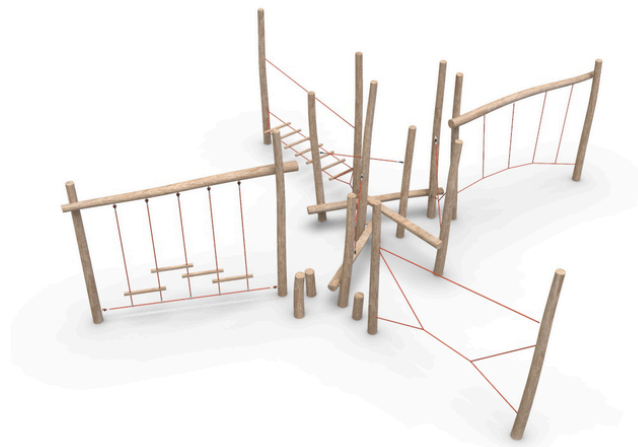

Woody Doo

Ropeon 03

Description of play elements

14x acacia stand, 3x step, 3x horizontal balance log, 1x rope bridge with acacia steps and supporting rope, 2x climbable net, 1x climbable net with steps,...

No. number	WD-0624-00
Age group	3 - 14
Size (m)	8,9 x 9,8 x 3,2
Required area (m)	11,7 x 12,1
Fall-absorbing surface (m²)	66
Max. fall height (m)	1
Number of users	23

The visualisations are informative.