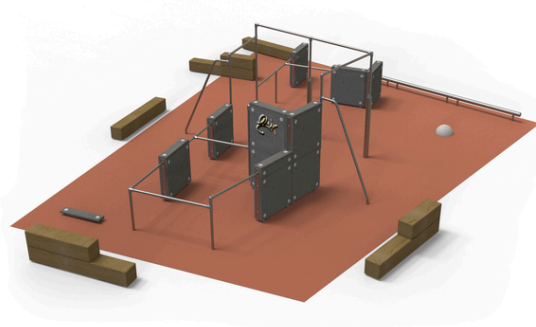

## Flux - parkour

### S variant

#### Description of play elements

10x concrete composite panels, a set of low and high horizontal traps on metal stands, 2x vertical tilted bar, 1x low balance rail, 1x bounce-off hemisphere,...

<b>No. number</b>	PK-9001-00
<b>Size (m)</b>	11,4 x 10
<b>Required area (m)</b>	14,3 x 13,0
<b>Fall-absorbing surface (m<sup>2</sup>)</b>	76
<b>Max. fall height (m)</b>	2,4
<b>Number of users</b>	1,6