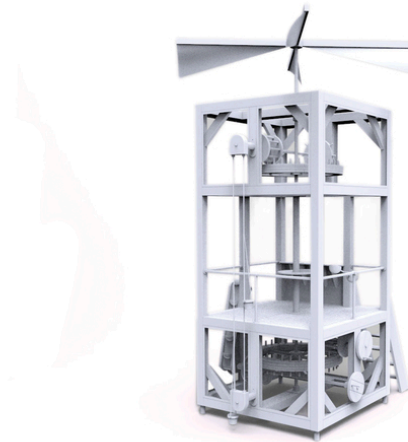

Description of play elements

gears, hoist, bucket conveyor, work table, propeller, sand pipes

No. number	DI-0020-00
Age group	3-14
Size (m)	4,0 x 3,0 x 6,3
Required area (m)	12,5 x 11,2
Fall-absorbing surface (m²)	38
Max. fall height (m)	3
Number of users	6