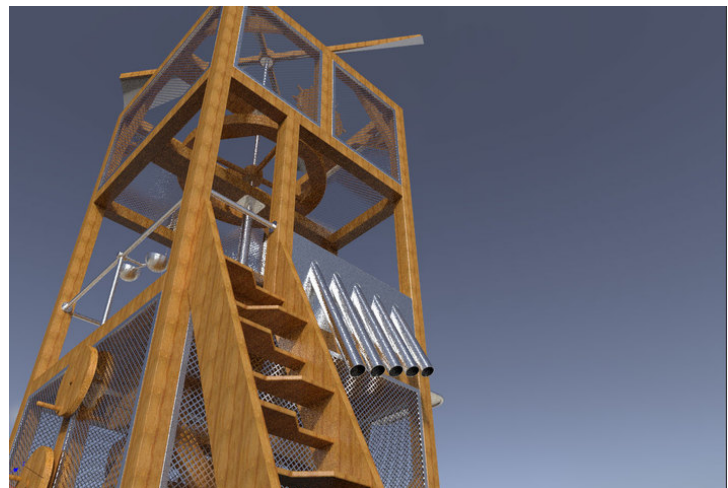

Description of play elements

gears, hoist, bucket conveyor, work table, propeller, sand pipes

No. number	DI-0020-00
Age group	3-14
Size (m)	4,0 x 3,0 x 6,3
Required area (m)	12,5 x 11,2
Fall-absorbing surface (m²)	38
Max. fall height (m)	3
Number of users	6