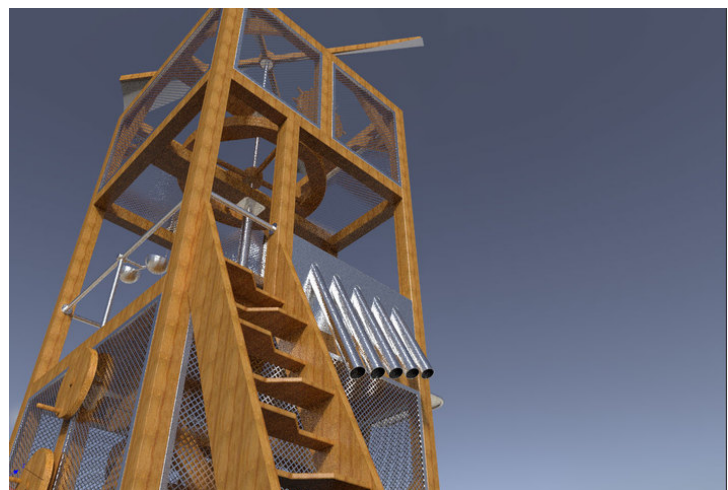

Description of play elements

gears, hoist, bucket conveyor, work table, propeller, sand pipes

No. number	DI-0020-00
Age group	3-14
Size (m)	4,0 x 3,0 x 6,3
Required area (m)	12,5 x 11,2
Fall-absorbing surface (m²)	38
Max. fall height (m)	3
Number of users	6