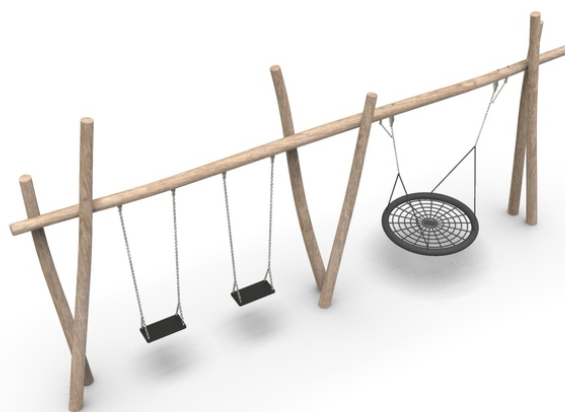

Woody Doo

Sesto

Description of play elements

construction of acacia swing, 1x hanged nest-swing, 2x hanged rubber swing seat

No. number	WD-0417-00
Age group	3 - 14
Size (m)	7 x 1,3 x 3,4
Required area (m)	7 x 8
Fall-absorbing surface (m²)	50
Max. fall height (m)	1,5
Number of users	7

The visualisations are informative.