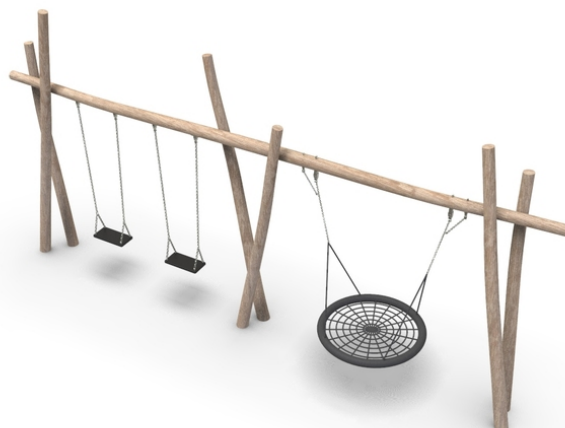

Woody Doo

Sesto

Description of play elements

construction of acacia swing, 1x hanged nest-swing, 2x hanged rubber swing seat

No. number	WD-0417-00
Age group	3 - 14
Size (m)	7 x 1,3 x 3,4
Required area (m)	7 x 8
Fall-absorbing surface (m²)	50
Max. fall height (m)	1,5
Number of users	7

The visualisations are informative.