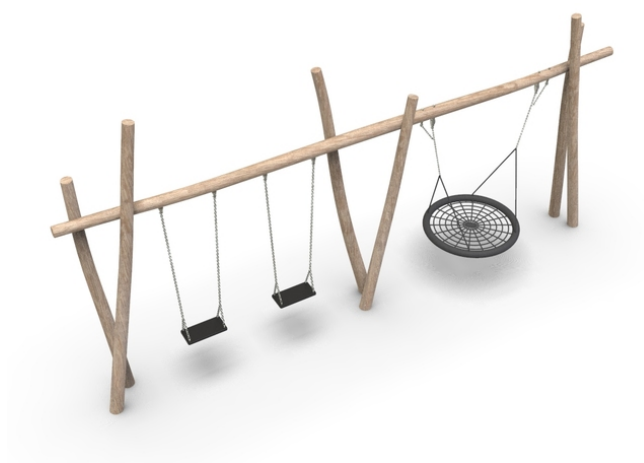

Woody Doo

Sesto

Description of play elements

construction of acacia swing, 1x hanged nest-swing, 2x hanged rubber swing seat

| | |
|---|---------------|
| No. number | WD-0417-00 |
| Age group | 3 - 14 |
| Size (m) | 7 x 1,3 x 3,4 |
| Required area (m) | 7 x 8 |
| Fall-absorbing surface (m²) | 50 |
| Max. fall height (m) | 1,5 |
| Number of users | 7 |

The visualisations are informative.