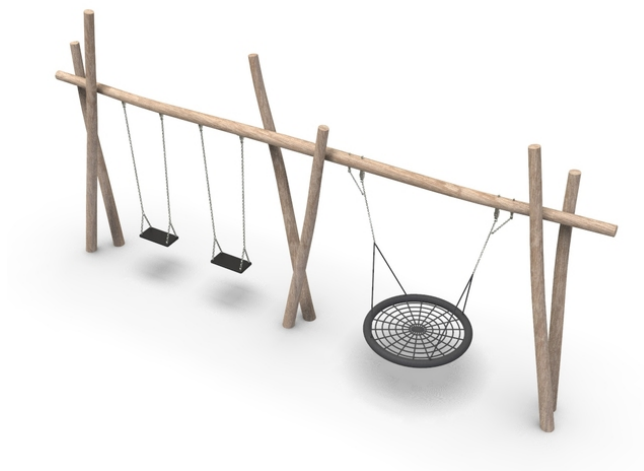

Woody Doo

Sesto

Description of play elements

construction of acacia swing, 1x hanged nest-swing, 2x hanged rubber swing seat

| | |
|---|---------------|
| No. number | WD-0417-00 |
| Age group | 3 - 14 |
| Size (m) | 7 x 1,3 x 3,4 |
| Required area (m) | 7 x 8 |
| Fall-absorbing surface (m²) | 50 |
| Max. fall height (m) | 1,5 |
| Number of users | 7 |

The visualisations are informative.