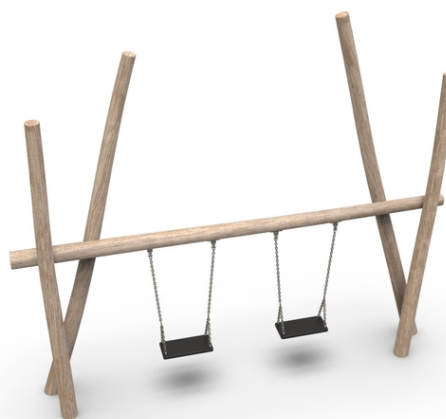

## Woody Doo

### Setum

#### Description of play elements

construction of acacia swing, 2x hanged rubber swing seat

No. number	WD-0421-00
Age group	3 - 14
Size (m)	4 x 0,6 x 3,3
Required area (m)	4,0 x 6,7
Fall-absorbing surface (m <sup>2</sup> )	20
Max. fall height (m)	1
Number of users	2