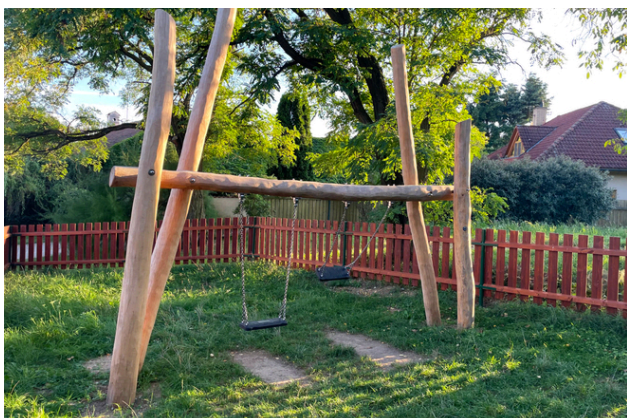

construction of acacia swing, 2x hanged rubber swing seat

No. number	WD-0421-00
Age group	3 - 14
Size (m)	4 x 0,6 x 3,3
Required area (m)	4,0 x 6,7
Fall-absorbing surface (m ²)	20
Max. fall height (m)	1
Number of users	2