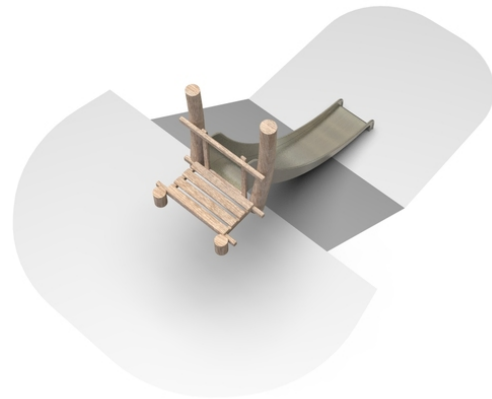

Woody Doo

Slop 1500

Description of play elements

1x acacia frame with ramp, 1x stainless steel slide

No. number	WD-0440-01
Age group	3 - 14
Size (m)	3,1 x 1,1 x 2,9
Required area (m)	6,6 x 4,0
Fall-absorbing surface (m²)	19,5
Max. fall height (m)	0,95
Number of users	1

The visualisations are informative.