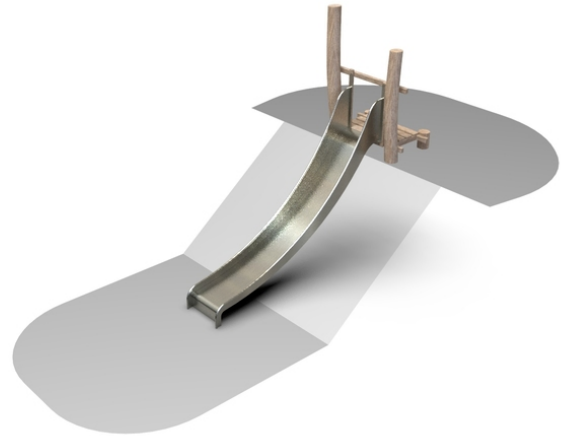

Woody Doo

Slop 1500

Description of play elements

1x acacia frame with ramp, 1x stainless steel slide

No. number	WD-0440-01
Age group	3 - 14
Size (m)	3,1 x 1,1 x 2,9
Required area (m)	6,6 x 4,0
Fall-absorbing surface (m²)	19,5
Max. fall height (m)	0,95
Number of users	1

The visualisations are informative.