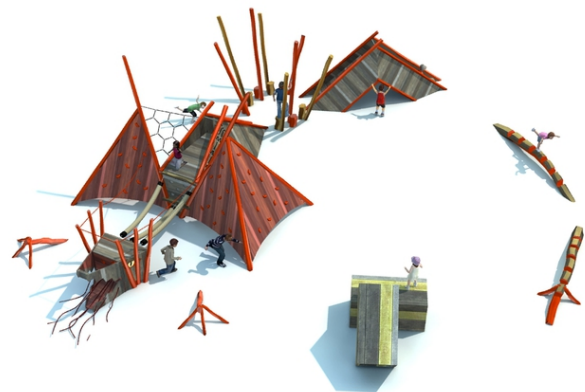

Description of play elements

3 strong balancing ropes, sloping hatch with holds and stainless steel chute, 8 low tread poles, 4 sloping climbing walls, 3 climbing walls with holes,...

No. number	BA-0409-05
Age group	3-14
Size (m)	15,7 x 15,0 x 4,5
Required area (m)	18,0 x 19,0
Fall-absorbing surface (m ²)	186
Max. fall height (m)	3
Number of users	15

The visualisations are informative.