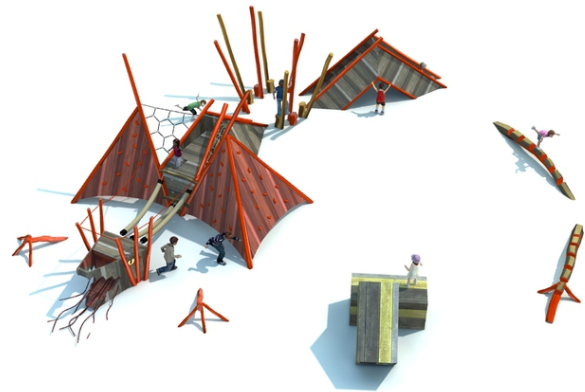

## Endemit

### Smaug dragon

#### Description of play elements

3 strong balancing ropes, sloping hatch with holds and stainless steel chute, 8 low tread poles, 4 sloping climbing walls, 3 climbing walls with holes,...

No. number	BA-0409-05
Age group	3-14
Size (m)	15,7 x 15,0 x 4,5
Required area (m)	18,0 x 19,0
Fall-absorbing surface (m <sup>2</sup> )	186
Max. fall height (m)	3
Number of users	15