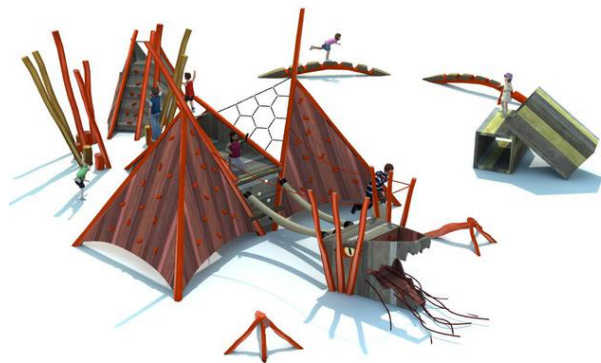

Description of play elements

3 strong balancing ropes, sloping hatch with holds and stainless steel chute, 8 low tread poles, 4 sloping climbing walls, 3 climbing walls with holes,...

No. number	BA-0409-05
Age group	3-14
Size (m)	15,7 x 15,0 x 4,5
Required area (m)	18,0 x 19,0
Fall-absorbing surface (m ²)	186
Max. fall height (m)	3
Number of users	15