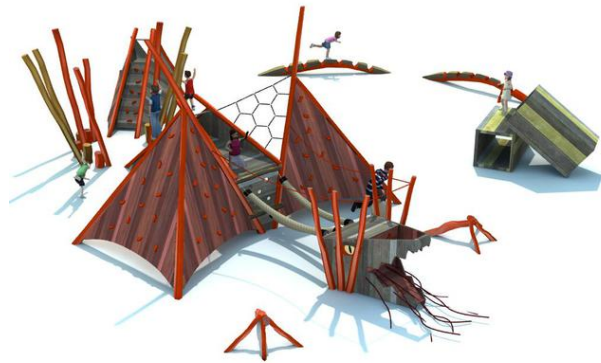

### Smaug dragon

#### Description of play elements

3 strong balancing ropes, sloping hatch with holds and stainless steel chute, 8 low tread poles, 4 sloping climbing walls, 3 climbing walls with holes,...

No. number	BA-0409-05
Age group	3-14
Size (m)	15,7 x 15,0 x 4,5
Required area (m)	18,0 x 19,0
Fall-absorbing surface (m <sup>2</sup> )	186
Max. fall height (m)	3
Number of users	15