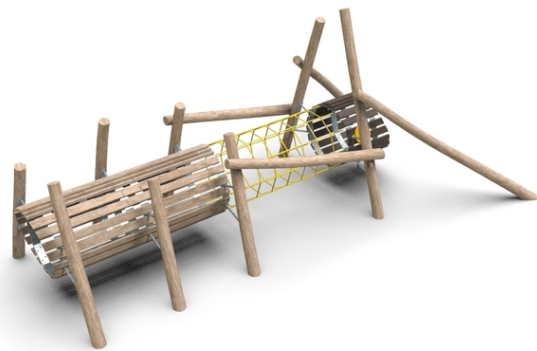

## Woody Doo

#### Description of play elements

stick insect tunnel construction on acacia stands, 1x rope tunnel

<b>No. number</b>	WD-0302-00
<b>Age group</b>	3-14
<b>Size (m)</b>	6,8 x 4,2 x 2,4
<b>Required area (m)</b>	8,4 x 5
<b>Fall-absorbing surface (m<sup>2</sup>)</b>	35
<b>Max. fall height (m)</b>	1,3
<b>Number of users</b>	4