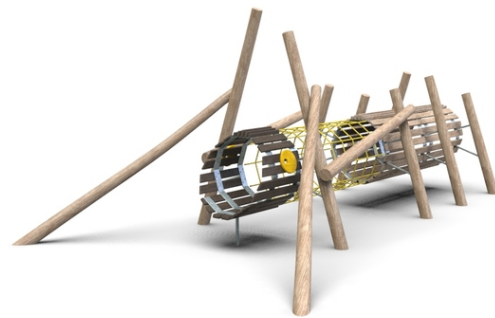

## Woody Doo

#### Description of play elements

stick insect tunnel construction on acacia stands, 1x rope tunnel

<b>No. number</b>	WD-0302-00
<b>Age group</b>	3-14
<b>Size (m)</b>	6,8 x 4,2 x 2,4
<b>Required area (m)</b>	8,4 x 5
<b>Fall-absorbing surface (m<sup>2</sup>)</b>	35
<b>Max. fall height (m)</b>	1,3
<b>Number of users</b>	4