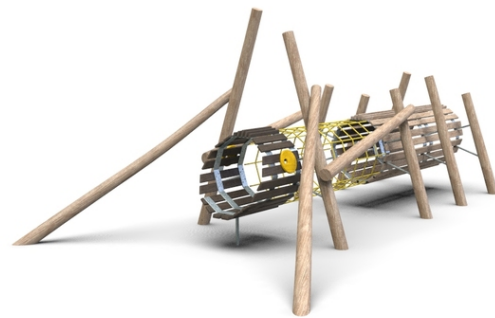

stick insect tunnel construction on acacia stands, 1x rope tunnel

No. number	WD-0302-00
Age group	3-14
Size (m)	6,8 x 4,2 x 2,4
Required area (m)	8,4 x 5
Fall-absorbing surface (m ²)	35
Max. fall height (m)	1,3
Number of users	4