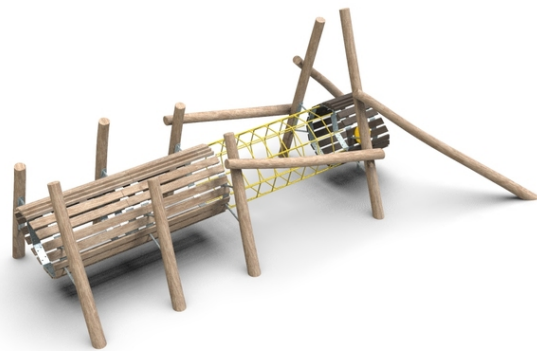

stick insect tunnel construction on acacia stands, 1x rope tunnel

No. number	WD-0302-00
Age group	3-14
Size (m)	6,8 x 4,2 x 2,4
Required area (m)	8,4 x 5
Fall-absorbing surface (m ²)	35
Max. fall height (m)	1,3
Number of users	4