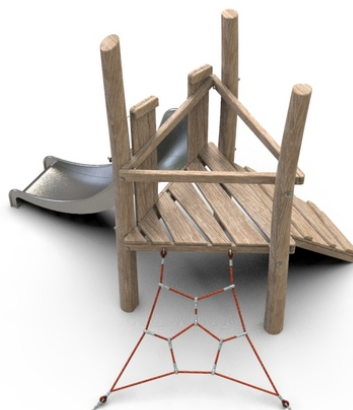

## Woody Doo

#### Description of play elements

wooden construction of tower with walkable platform, 1x stainless slide, 1x rope climb, 1x wooden climb

<b>No. number</b>	WD-0710-00
<b>Age group</b>	3 - 14
<b>Size (m)</b>	3,3 x 2,7 x 2,6
<b>Required area (m)</b>	6,5 x 5,3
<b>Fall-absorbing surface (m<sup>2</sup>)</b>	24
<b>Max. fall height (m)</b>	0,95
<b>Number of users</b>	3