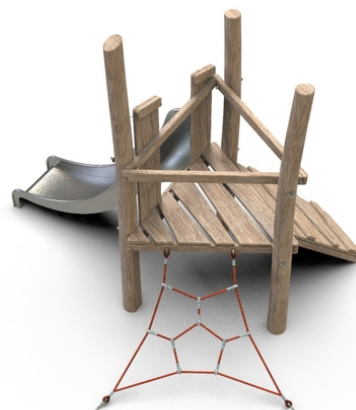

Woody Doo

Tawe 35

Description of play elements

wooden construction of tower with walkable platform, 1x stainless slide, 1x rope climb, 1x wooden climb

No. number	WD-0710-00
Age group	3 - 14
Size (m)	3,3 x 2,7 x 2,6
Required area (m)	6,5 x 5,3
Fall-absorbing surface (m²)	24
Max. fall height (m)	0,95
Number of users	3

The visualisations are informative.