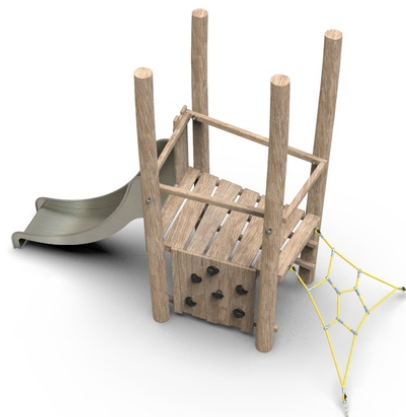

## Woody Doo

#### Description of play elements

small tower construction with walkable platform, 1x climbing wall, 1x rope climb

<b>No. number</b>	WD-0703-00
<b>Age group</b>	3 - 14
<b>Size (m)</b>	3,9 x 1,6 x 3,0
<b>Required area (m)</b>	7,3 x 4,4
<b>Fall-absorbing surface (m<sup>2</sup>)</b>	24
<b>Max. fall height (m)</b>	0,95
<b>Number of users</b>	4