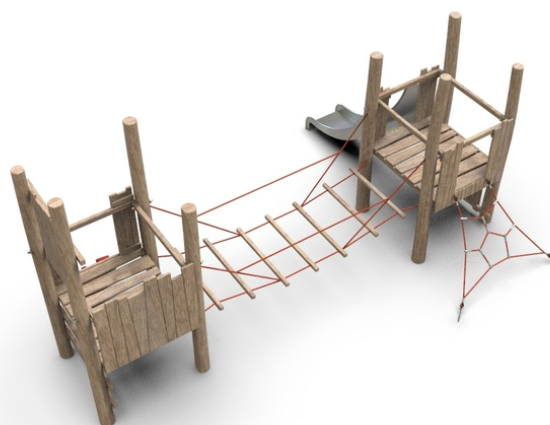

Woody Doo

Tawe set 02

Description of play elements

wooden construction of two towers, 1x stainless slide, 1x tilted wooden platform, 1x hanged rope bridge with wooden steps

The visualisations are informative.