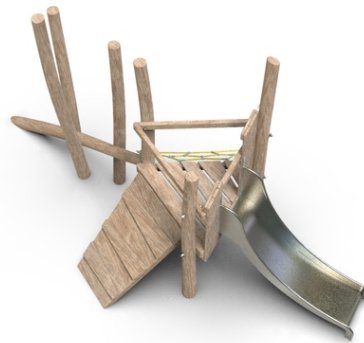

## Woody Doo

### Description of play elements

1x stainless steel slide, 1x rope climb, 1x elevated wooden ramp, 1x elevated balance log, 1x acacia wood platform, 6x acacia stand

No. number	WD-0803-00
Age group	3 - 14
Size (m)	4,5 x 2,7 x 2,7
Required area (m)	7,8 x 5,3
Fall-absorbing surface (m <sup>2</sup> )	28
Max. fall height (m)	0,95
Number of users	5