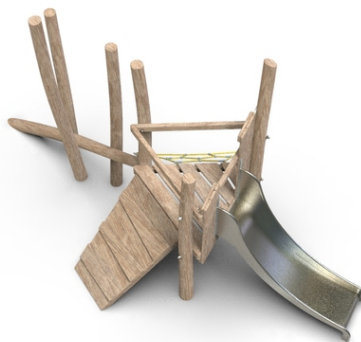

## Woody Doo

#### Description of play elements

1x stainless steel slide, 1x rope climb, 1x elevated wooden ramp, 1x elevated balance log, 1x acacia wood platform, 6x acacia stand

No. number	WD-0803-00
Age group	3 - 14
Size (m)	4,5 x 2,7 x 2,7
Required area (m)	7,8 x 5,3
Fall-absorbing surface (m <sup>2</sup> )	28
Max. fall height (m)	0,95
Number of users	5