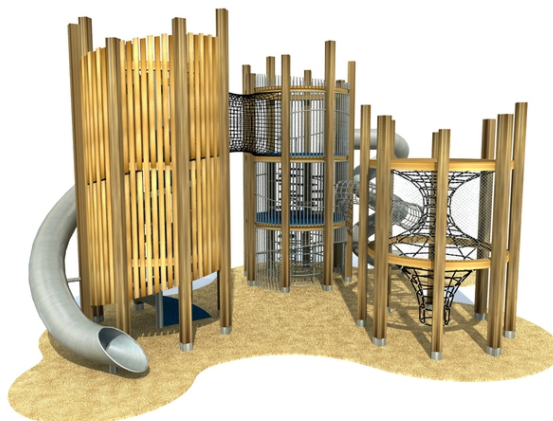

hřiště.cz, s.r.o.
sídlo firmy:
Příkop 838/6
Brno 602 00
www.hriste.cz

kanceláře, korespondence:
Zábrdovická 2
615 00 Brno-Židenice
mobil: +420 777 224 404
e-mail: info@hriste.cz

hřiště.cz

Endemit

Three towers

Description of play elements

hourglass rope network and funnel, Wire tube, Circular ladder with safety between landings, Level floors, High screw slide, Bunk whisper, Rope closed bridge,...

No. number	XA-15001-00

Age group	3-14

Size (m)	13,8 x 11,00 x 7,75

Required area (m)	15,0 x 13,0

Fall-absorbing surface (m²)	220

Max. fall height (m)	2,4

Number of users	40