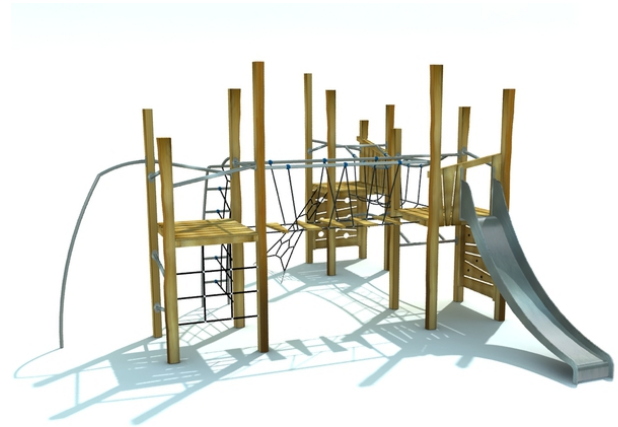

Torid 2

Description of play elements

3x climbing element construction, 1x slide, 1x perforated climbing wall, 1x climbing wall with grips, 1x rope climb, 1x metal climb, 3x platform, 5x metal...

No. number	RR-0361-00
Age group	3 - 14
Size (m)	5,9 x 7,2 x 3,5
Required area (m)	9,4 x 10,6
Fall-absorbing surface (m²)	60
Max. fall height (m)	2,3
Number of users	17