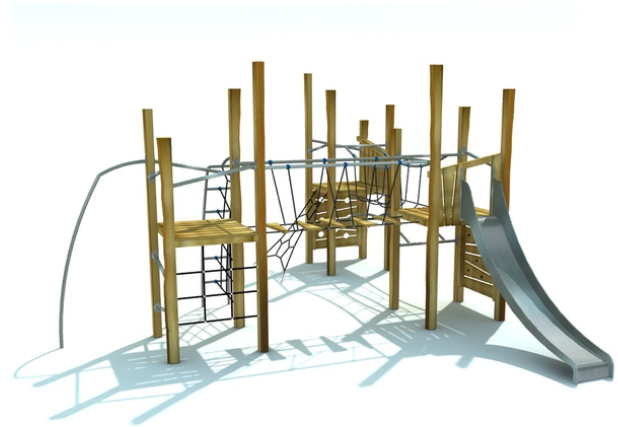

#### Description of play elements

3x climbing element construction, 1x slide, 1x perforated climbing wall, 1x climbing wall with grips, 1x rope climb, 1x metal climb, 3x platform, 5x metal...

<b>No. number</b>	RR-0361-00
<b>Age group</b>	3 - 14
<b>Size (m)</b>	5,9 x 7,2 x 3,5
<b>Required area (m)</b>	9,4 x 10,6
<b>Fall-absorbing surface (m<sup>2</sup>)</b>	60
<b>Max. fall height (m)</b>	2,3
<b>Number of users</b>	17