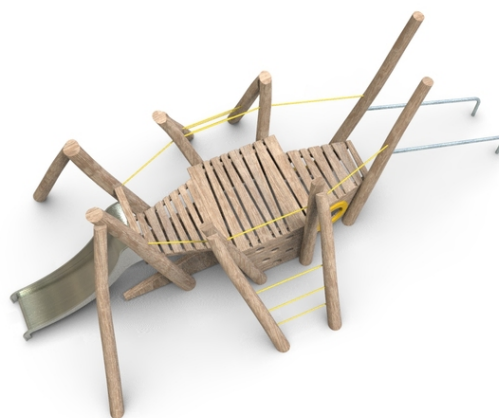

## Woody Doo

#### Description of play elements

walkable cricket-like construction, 2x steel antenna, 1x stainless slide, 5x climbing grip, 2x rope climb

No. number	WD-0301-00
Age group	3 - 14
Size (m)	6,3x3,2x2,6
Required area (m)	9,8 x 5,7
Fall-absorbing surface (m <sup>2</sup> )	37
Max. fall height (m)	0,95
Number of users	8