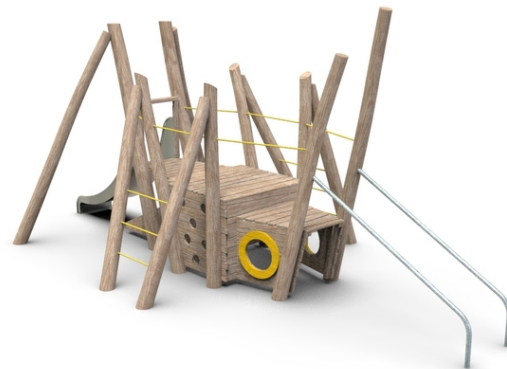

## Woody Doo

#### Description of play elements

walkable cricket-like construction, 2x steel antenna, 1x stainless slide, 5x climbing grip, 2x rope climb

No. number	WD-0301-00
Age group	3 - 14
Size (m)	6,3x3,2x2,6
Required area (m)	9,8 x 5,7
Fall-absorbing surface (m <sup>2</sup> )	37
Max. fall height (m)	0,95
Number of users	8