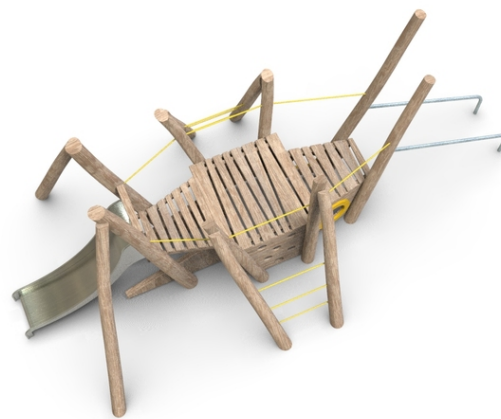

## Woody Doo

#### Description of play elements

walkable cricket-like construction, 2x steel antenna, 1x stainless slide, 5x climbing grip, 2x rope climb

No. number	WD-0301-00
Age group	3 - 14
Size (m)	6,3x3,2x2,6
Required area (m)	9,8 x 5,7
Fall-absorbing surface (m <sup>2</sup> )	37
Max. fall height (m)	0,95
Number of users	8