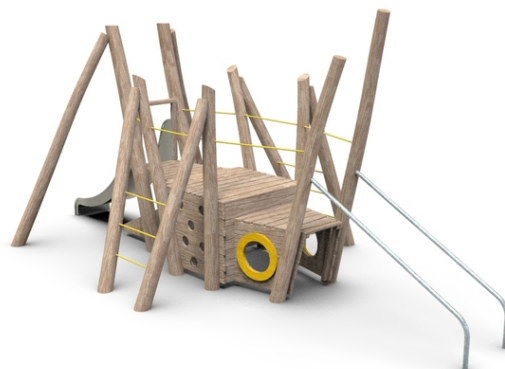

## Woody Doo

#### Description of play elements

walkable cricket-like construction, 2x steel antenna, 1x stainless slide, 5x climbing grip, 2x rope climb

No. number	WD-0301-00
Age group	3 - 14
Size (m)	6,3x3,2x2,6
Required area (m)	9,8 x 5,7
Fall-absorbing surface (m <sup>2</sup> )	37
Max. fall height (m)	0,95
Number of users	8