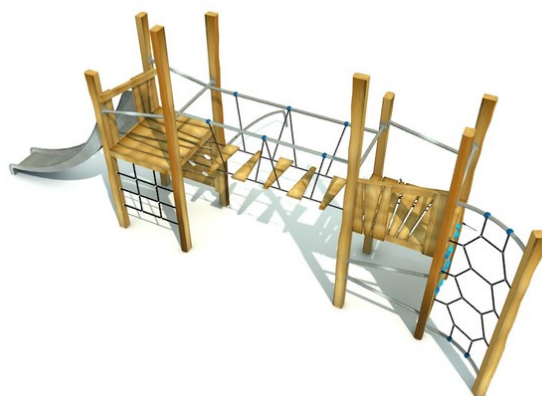

hřiště.cz, s.r.o.
sídlo firmy:
Příkop 838/6
Brno 602 00
www.hriste.cz

kanceláře, korespondence:
Zábrdovická 2
615 00 Brno-Židenice
mobil: +420 777 224 404
e-mail: info@hriste.cz

hřiště.cz

Rob Roy Natura

Tovdur 2

Description of play elements

climbing element construction, 1x slide, 1x perforated climbing wall, 1x rope climb, 1x rope ladder, 1x rope bridge with wooden steps, 4x metal handrail,...

No. number	RR-0341-00

Age group	3 - 14

Size (m)	7,9 x 4,0 x 3,5

Required area (m)	11,9 x 7,5

Fall-absorbing surface (m²)	50

Max. fall height (m)	2,3

Number of users	9