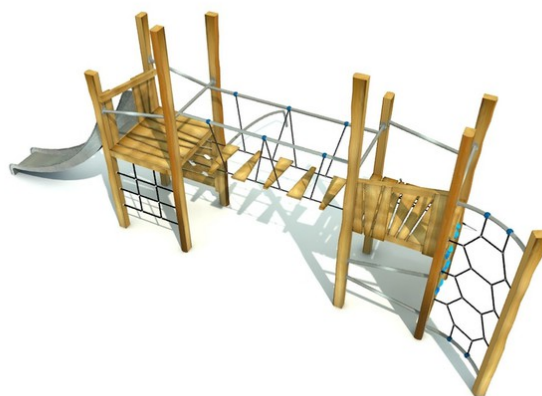

Tovdur 2

Description of play elements

climbing element construction, 1x slide, 1x perforated climbing wall, 1x rope climb, 1x rope ladder, 1x rope bridge with wooden steps, 4x metal handrail,...

No. number	RR-0341-00
Age group	3 - 14
Size (m)	7,9 x 4,0 x 3,5
Required area (m)	11,9 x 7,5
Fall-absorbing surface (m ²)	50
Max. fall height (m)	2,3
Number of users	9