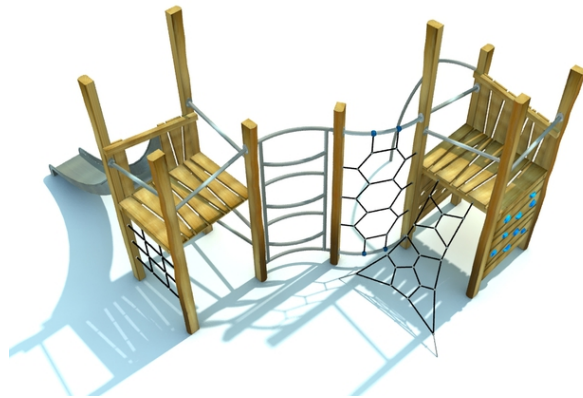

## Rob Roy Natura

#### Description of play elements

2x climbing element construction, 1x slide, 1x perforated climbing wall, 1x rope climb, 1x rope ladder, 1x metal climb, 6x metal handrail, 2x platform,...

<b>No. number</b>	RR-0342-00
<b>Age group</b>	3 - 14
<b>Size (m)</b>	3,9 x 5,6 x 3,5
<b>Required area (m)</b>	7,5 x 9,2
<b>Required area (m)</b>	7,5 x 9,2
<b>Fall-absorbing surface (m<sup>2</sup>)</b>	43
<b>Max. fall height (m)</b>	2,3
<b>Number of users</b>	9