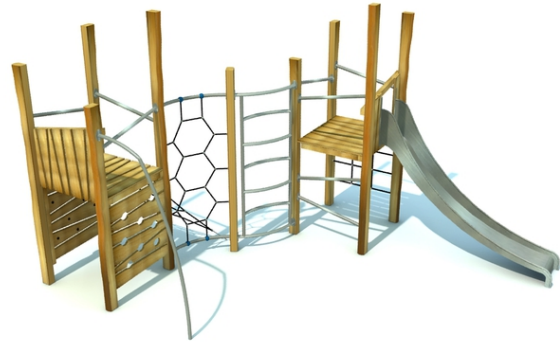

Description of play elements

2x climbing element construction, 1x slide, 1x perforated climbing wall, 1x rope climb, 1x rope ladder, 1x metal climb, 6x metal handrail, 2x platform,...

No. number	RR-0342-00
Age group	3 - 14
Size (m)	3,9 x 5,6 x 3,5
Required area (m)	7,5 x 9,2
Required area (m)	7,5 x 9,2
Fall-absorbing surface (m²)	43
Max. fall height (m)	2,3
Number of users	9