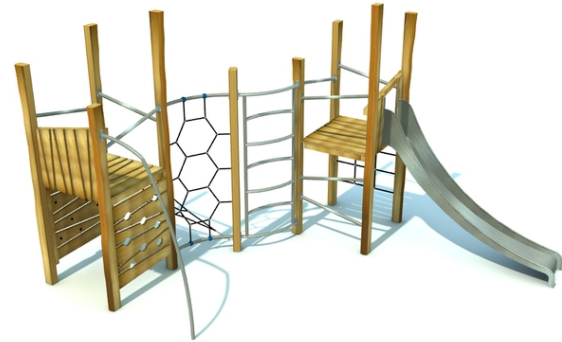

#### Description of play elements

2x climbing element construction, 1x slide, 1x perforated climbing wall, 1x rope climb, 1x rope ladder, 1x metal climb, 6x metal handrail, 2x platform,...

<b>No. number</b>	RR-0342-00
<b>Age group</b>	3 - 14
<b>Size (m)</b>	3,9 x 5,6 x 3,5
<b>Required area (m)</b>	7,5 x 9,2
<b>Required area (m)</b>	7,5 x 9,2
<b>Fall-absorbing surface (m<sup>2</sup>)</b>	43
<b>Max. fall height (m)</b>	2,3
<b>Number of users</b>	9