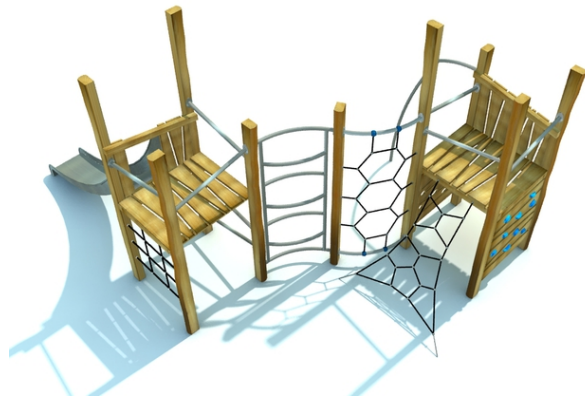

Description of play elements

2x climbing element construction, 1x slide, 1x perforated climbing wall, 1x rope climb, 1x rope ladder, 1x metal climb, 6x metal handrail, 2x platform,...

No. number	RR-0342-00
Age group	3 - 14
Size (m)	3,9 x 5,6 x 3,5
Required area (m)	7,5 x 9,2
Required area (m)	7,5 x 9,2
Fall-absorbing surface (m²)	43
Max. fall height (m)	2,3
Number of users	9