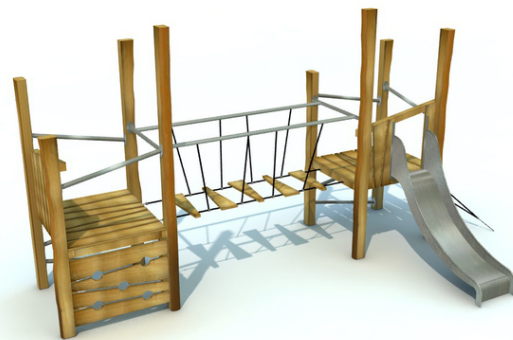

Tovdur 4

Description of play elements

2x climbing element construction, 1x slide, 1x perforated climbing wall, 1x rope climb, 2x metal climb, 2x platform, 4x metal handrail, 1x acacia vertical...

No. number	RR-0343-00
Age group	3 - 14
Size (m)	5,5 x 2,8 x 3,0
Required area (m)	8,0 x 6,2
Fall-absorbing surface (m²)	35
Max. fall height (m)	0,95
Number of users	6