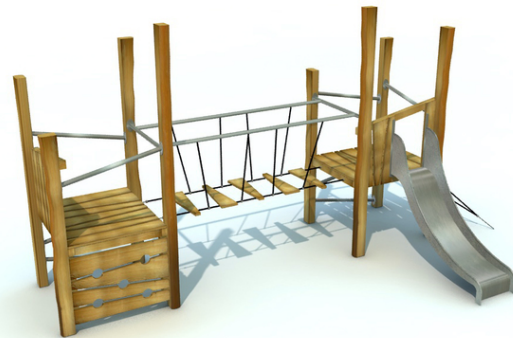

#### Description of play elements

2x climbing element construction, 1x slide, 1x perforated climbing wall, 1x rope climb, 2x metal climb, 2x platform, 4x metal handrail, 1x acacia vertical...

<b>No. number</b>	RR-0343-00
<b>Age group</b>	3 - 14
<b>Size (m)</b>	5,5 x 2,8 x 3,0
<b>Required area (m)</b>	8,0 x 6,2
<b>Fall-absorbing surface (m<sup>2</sup>)</b>	35
<b>Max. fall height (m)</b>	0,95
<b>Number of users</b>	6