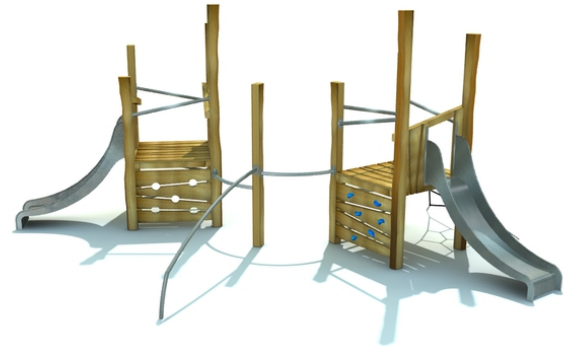

Tovdur 6

Description of play elements

2x climbing element construction, 2x slide, 1x perforated climbing wall, 1x climbing wall with grips, 1x rope climb, 2x metal climb, 2x platform, 4x metal...

No. number	RR-0345-00
Age group	3 - 14
Size (m)	5,0 x 6,0 x 3,0
Required area (m)	7,9 x 9,5
Fall-absorbing surface (m²)	46
Max. fall height (m)	0,95
Number of users	10