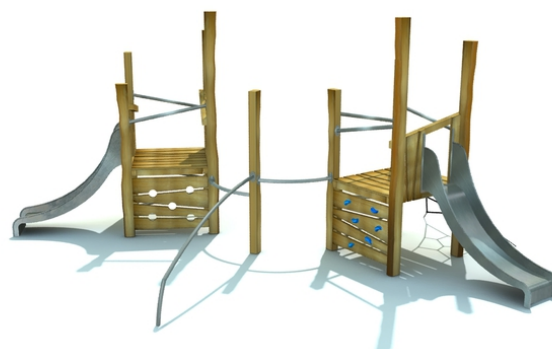

Rob Roy Natura

Tovdur 6

Description of play elements

2x climbing element construction, 2x slide, 1x perforated climbing wall, 1x climbing wall with grips, 1x rope climb, 2x metal climb, 2x platform, 4x metal...

No. number	RR-0345-00
Age group	3 - 14
Size (m)	5,0 x 6,0 x 3,0
Required area (m)	7,9 x 9,5
Fall-absorbing surface (m²)	46
Max. fall height (m)	0,95
Number of users	10

The visualisations are informative.