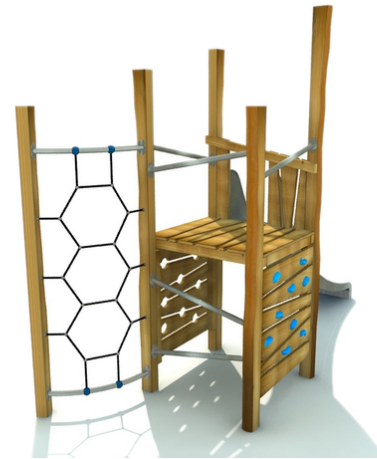

Description of play elements

climbing element construction, 1x slide, 1x perforated climbing wall, 1x climbing walls with grips, 1x platform, 1x metal climb, 3x metal handrail, 1x...

No. number	RR-0321-00
Age group	3 - 14
Size (m)	1,7 x 4,4 x 3,5
Required area (m)	5,2 x 8,3
Fall-absorbing surface (m ²)	28
Max. fall height (m)	2,3
Number of users	5