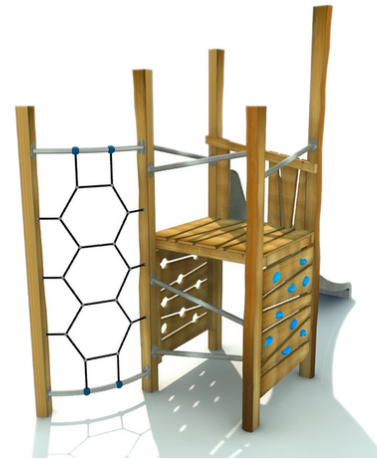

Description of play elements

climbing element construction, 1x slide, 1x perforated climbing wall, 1x climbing walls with grips, 1x platform, 1x metal climb, 3x metal handrail, 1x...

No. number	RR-0321-00
Age group	3 - 14
Size (m)	1,7 x 4,4 x 3,5
Required area (m)	5,2 x 8,3
Fall-absorbing surface (m²)	28
Max. fall height (m)	2,3
Number of users	5