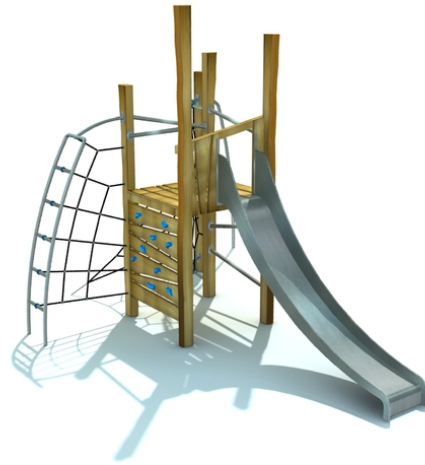

## Rob Roy Natura

#### Description of play elements

climbing element construction, 1x slide, 1x climbing walls with grips, 1x platform, 1x metal climb, 1x rope climb, 3x metal handrail, 1x vertical net,...

<b>No. number</b>	RR-0322-00
<b>Age group</b>	3 - 14
<b>Size (m)</b>	3,8 x 5,0 x 3,5
<b>Required area (m)</b>	7,3 x 9,0
<b>Fall-absorbing surface (m<sup>2</sup>)</b>	38
<b>Max. fall height (m)</b>	2,3
<b>Number of users</b>	7