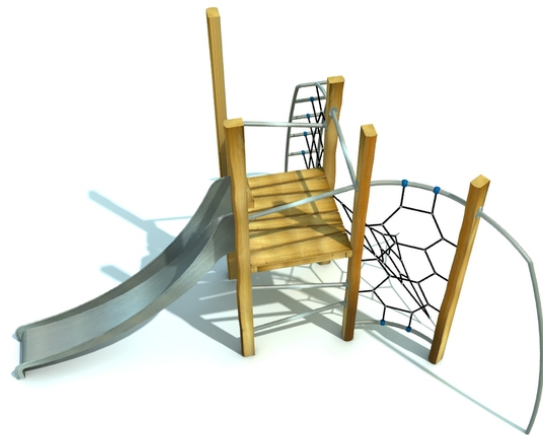

## Rob Roy Natura

#### Description of play elements

climbing element construction, 1x slide, 1x climbing walls with grips, 1x platform, 1x metal climb, 1x rope climb, 3x metal handrail, 1x vertical net,...

<b>No. number</b>	RR-0322-00
<b>Age group</b>	3 - 14
<b>Size (m)</b>	3,8 x 5,0 x 3,5
<b>Required area (m)</b>	7,3 x 9,0
<b>Fall-absorbing surface (m<sup>2</sup>)</b>	38
<b>Max. fall height (m)</b>	2,3
<b>Number of users</b>	7