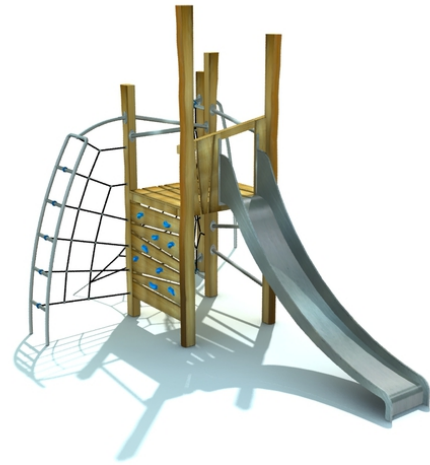

## Rob Roy Natura

#### Description of play elements

climbing element construction, 1x slide, 1x climbing walls with grips, 1x platform, 1x metal climb, 1x rope climb, 3x metal handrail, 1x vertical net,...

<b>No. number</b>	RR-0322-00
<b>Age group</b>	3 - 14
<b>Size (m)</b>	3,8 x 5,0 x 3,5
<b>Required area (m)</b>	7,3 x 9,0
<b>Fall-absorbing surface (m<sup>2</sup>)</b>	38
<b>Max. fall height (m)</b>	2,3
<b>Number of users</b>	7