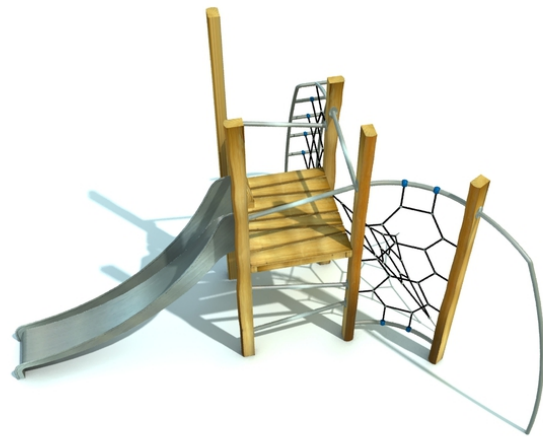

## Rob Roy Natura

#### Description of play elements

climbing element construction, 1x slide, 1x climbing walls with grips, 1x platform, 1x metal climb, 1x rope climb, 3x metal handrail, 1x vertical net,...

<b>No. number</b>	RR-0322-00
<b>Age group</b>	3 - 14
<b>Size (m)</b>	3,8 x 5,0 x 3,5
<b>Required area (m)</b>	7,3 x 9,0
<b>Fall-absorbing surface (m<sup>2</sup>)</b>	38
<b>Max. fall height (m)</b>	2,3
<b>Number of users</b>	7