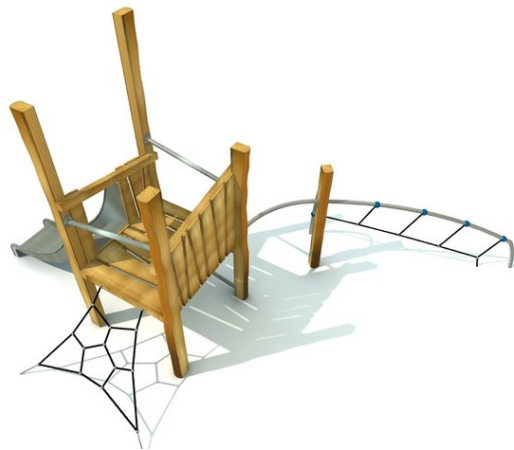

Tovrin 6

Description of play elements

climbing element construction, 1x slide, 1x rope climb, 1x low bent trapeze bar, 1x metal climb, 1x platform, 2x metal handrail, 1x vertical acacia barrier,...

No. number	RR-0325-00
Age group	3 - 14
Size (m)	4,0 x 5,1 x 3,0
Required area (m)	6,6 x 8,6
Fall-absorbing surface (m²)	32
Max. fall height (m)	0,95
Number of users	5