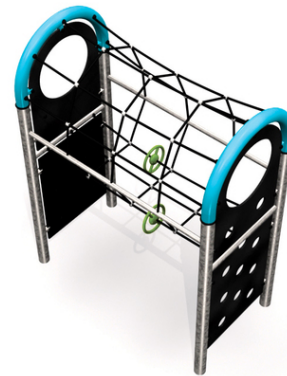

Description of play elements

climbing wall with holes, climbing wall with holds, rope tunnel, handles "Saturn"

No. number	PA-0032-00
Age group	3 - 14
Size (m)	2,1 x 1,1 x 2,7
Required area (m)	6,6 x 5,6
Fall-absorbing surface (m ²)	32,5
Max. fall height (m)	2,7
Number of users	6