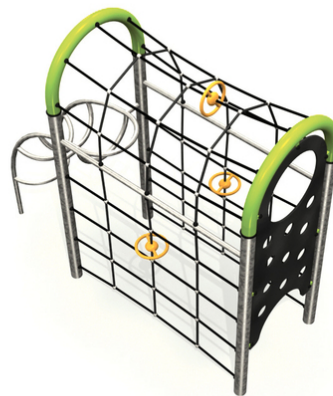

Description of play elements

climbing wall with holes, climbing wall with holds, rope net, curved ladder, handles "Saturn"

No. number	PA-0034-00
Age group	3 - 14
Size (m)	3,1 x 1,1 x 2,7
Required area (m)	6,6 x 5,6
Fall-absorbing surface (m²)	33
Max. fall height (m)	2,7
Number of users	6