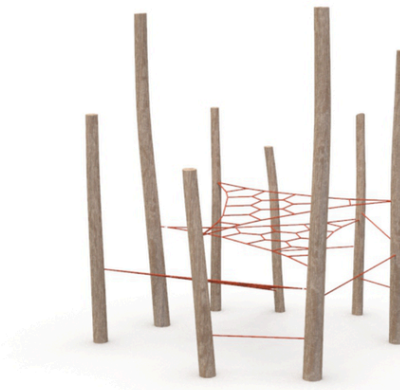

8x acacia stand, 3x tilted net triangle platform, 4x walkable horizontal rope

No. number	WD-0623-00
Age group	3 - 14
Size (m)	4,0 x 3,1 x 3,5
Required area (m)	7,1 x 6,4
Fall-absorbing surface (m ²)	34
Max. fall height (m)	1,9
Number of users	9

The visualisations are informative.