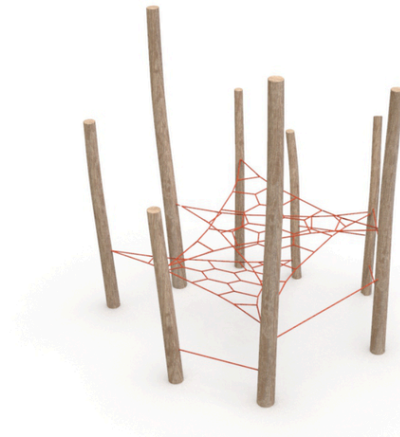

8x acacia stand, 3x tilted net triangle platform, 4x walkable horizontal rope

No. number	WD-0623-00
Age group	3 - 14
Size (m)	4,0 x 3,1 x 3,5
Required area (m)	7,1 x 6,4
Fall-absorbing surface (m ²)	34
Max. fall height (m)	1,9
Number of users	9

The visualisations are informative.