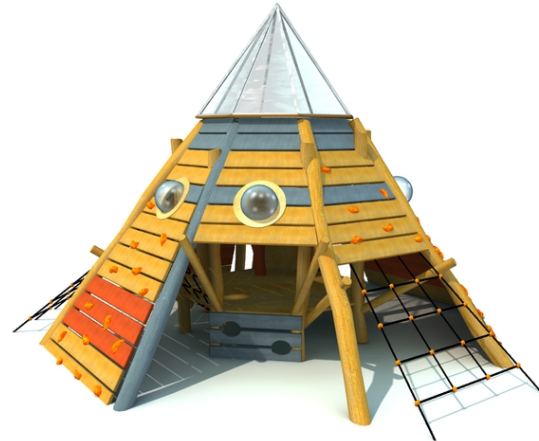

## Woody Doo

#### Description of play elements

Climbing walls with holes, climbing walls with holds, acrylic convex windows, stash, rope nets, rope ladders

No. number	BA-0023-00
Age group	3-14
Size (m)	5,3 x 5,1 x 3,5
Required area (m)	8,3 x 8,1
Fall-absorbing surface (m <sup>2</sup> )	52
Max. fall height (m)	2,5
Number of users	20