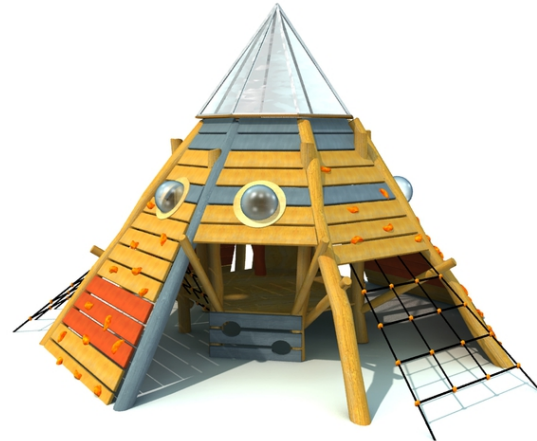

Climbing walls with holes, climbing walls with holds, acrylic convex windows, stash, rope nets, rope ladders

No. number	BA-0023-00
Age group	3-14
Size (m)	5,3 x 5,1 x 3,5
Required area (m)	8,3 x 8,1
Fall-absorbing surface (m ²)	52
Max. fall height (m)	2,5
Number of users	20