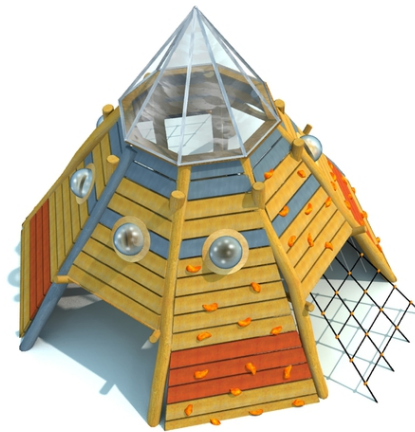

Climbing walls with holes, climbing walls with holds, acrylic convex windows, stash, rope nets, rope ladders

No. number	BA-0023-00
Age group	3-14
Size (m)	5,3 x 5,1 x 3,5
Required area (m)	8,3 x 8,1
Fall-absorbing surface (m ²)	52
Max. fall height (m)	2,5
Number of users	20