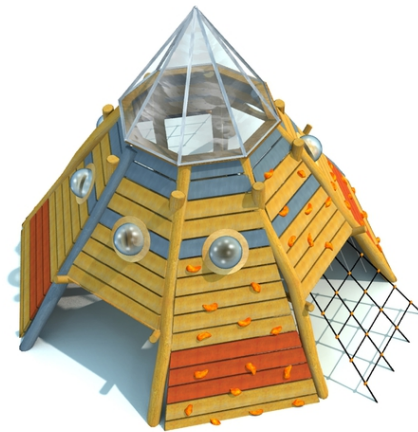

## Woody Doo

#### Description of play elements

Climbing walls with holes, climbing walls with holds, acrylic convex windows, stash, rope nets, rope ladders

No. number	BA-0023-00
Age group	3-14
Size (m)	5,3 x 5,1 x 3,5
Required area (m)	8,3 x 8,1
Fall-absorbing surface (m <sup>2</sup> )	52
Max. fall height (m)	2,5
Number of users	20