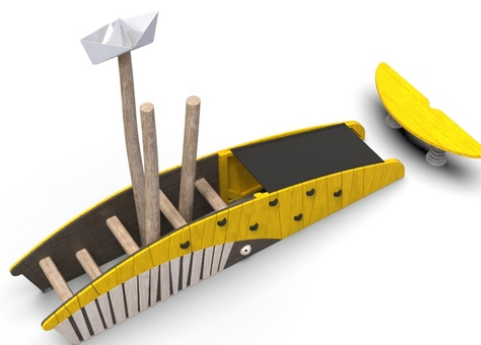

## Woody Doo

### Vali

#### Description of play elements

2x acacia whale wall-decoration, 3x acacia pole, 1x metal sheet hat, 5x horizontal step, 1x walkable rubber belt, 2x spring, 1x horizontal balance plate,...

The visualisations are informative.