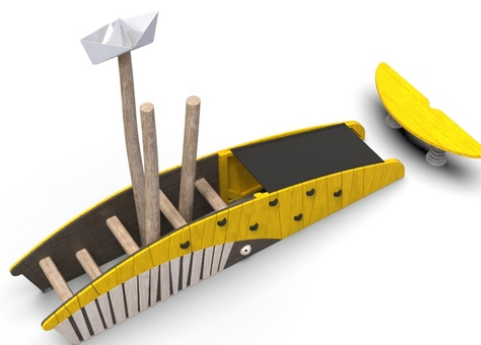

Woody Doo

Vali

Description of play elements

2x acacia whale wall-decoration, 3x acacia pole, 1x metal sheet hat, 5x horizontal step, 1x walkable rubber belt, 2x spring, 1x horizontal balance plate,...