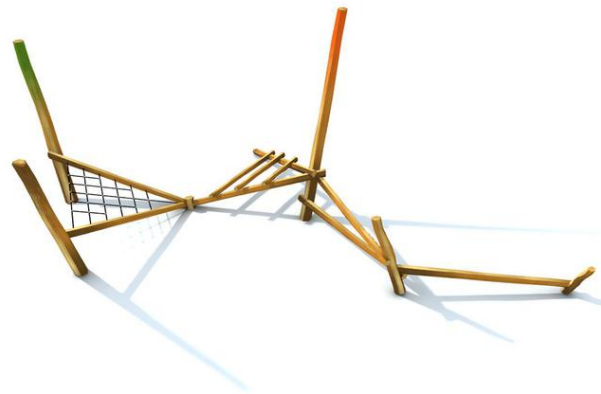

Beam, seat, slanting wide ladder, slanting triangular grid

| | |
|--|-----------------|
| No. number | BA-0375-05 |
| Age group | 3-14 |
| Size (m) | 7,6 x 7,3 x 2,8 |
| Required area (m) | 10,6 x 10,3 |
| Fall-absorbing surface (m ²) | 56 |
| Max. fall height (m) | 0,95 |
| Number of users | 9 |