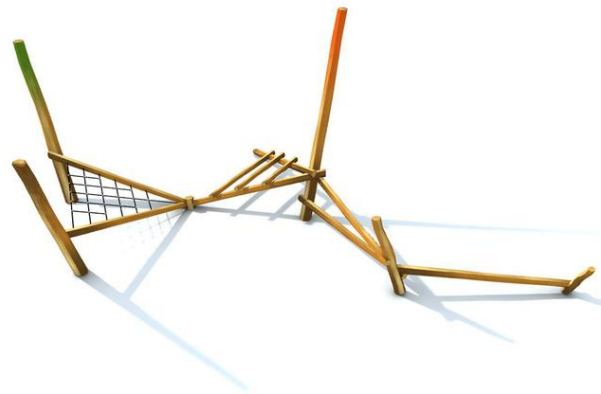

## Woody Doo

### Veget

#### Description of play elements

Beam, seat, slanting wide ladder, slanting triangular grid

No. number	BA-0375-05
Age group	3-14
Size (m)	7,6 x 7,3 x 2,8
Required area (m)	10,6 x 10,3
Fall-absorbing surface (m <sup>2</sup> )	56
Max. fall height (m)	0,95
Number of users	9