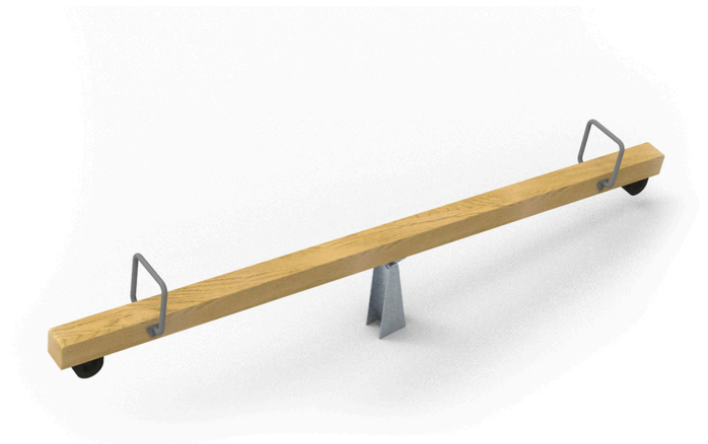

Dikulo

Vektilo

Description of play elements

1x swing arm, 2x seat, 2x rubber stop

No. number	DI-0310-00
Age group	3+
Size (m)	4,0x0,3x0,92
Required area (m)	6,0x2,2
Fall-absorbing surface (m²)	12,1
Max. fall height (m)	0,92
Number of users	2