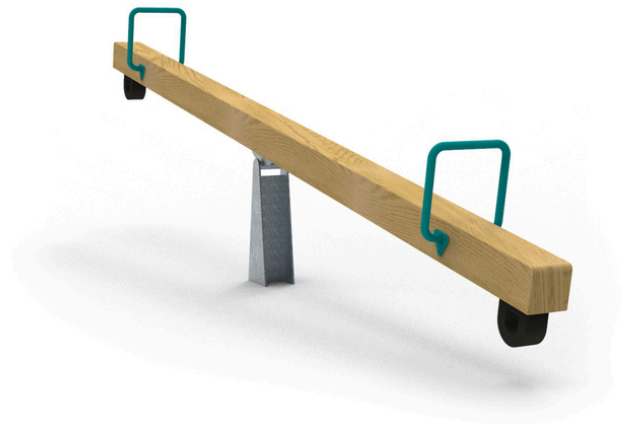

Dikulo

Vektilo

Description of play elements

1x swing arm, 2x seat, 2x rubber stop

No. number	DI-0310-00
Age group	3+
Size (m)	4,0x0,3x0,92
Required area (m)	6,0x2,2
Fall-absorbing surface (m²)	12,1
Max. fall height (m)	0,92
Number of users	2

The visualisations are informative.