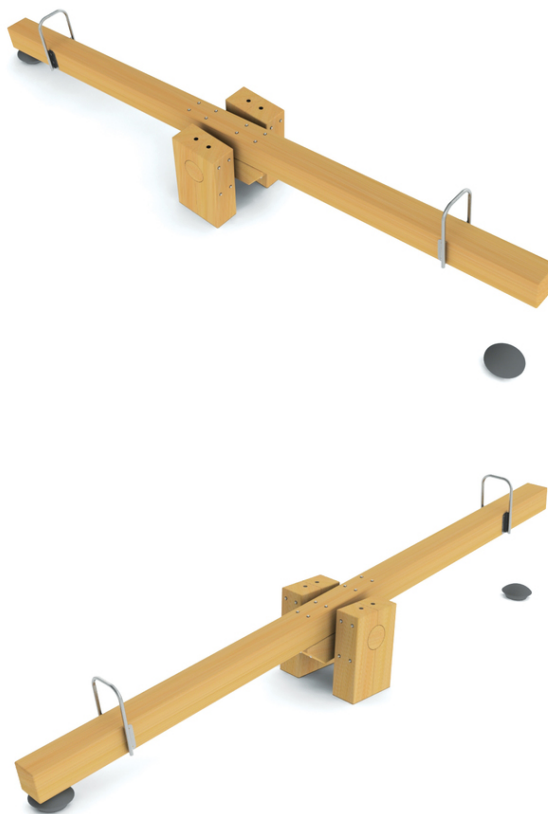

swing arm with two seats, 2x metal handle, 2x rubber stop

No. number	DI-0001-00
Age group	3 - 14
Size (m)	5,0 x 0,75 x 0,95
Required area (m)	7,0 x 2,2
Fall-absorbing surface (m ²)	15
Max. fall height (m)	0,95
Number of users	2