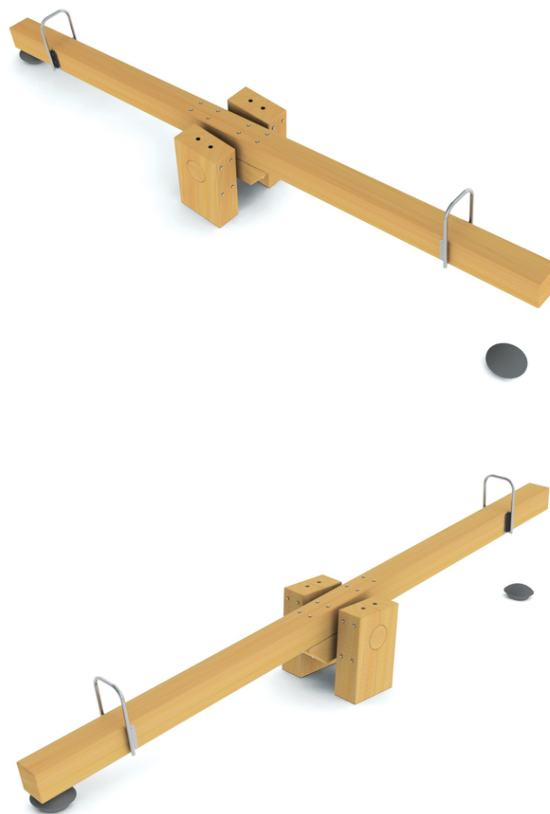

swing arm with two seats, 2x metal handle, 2x rubber stop

No. number	DI-0001-00
Age group	3 - 14
Size (m)	5,0 x 0,75 x 0,95
Required area (m)	7,0 x 2,2
Fall-absorbing surface (m ²)	15
Max. fall height (m)	0,95
Number of users	2