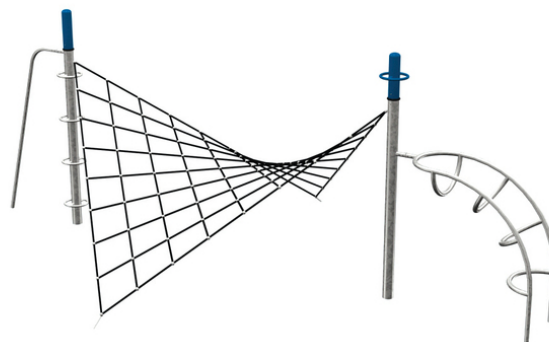

## Pipe Age

### Versat I.

#### Description of play elements

spindle ladder, fire slide pole, curved ladder, high handle, curved net

<b>No. number</b>	PA-0035-00
<b>Age group</b>	3 - 14
<b>Size (m)</b>	6,6 x 4,6 x 2,5
<b>Required area (m)</b>	9,6 x 7,0
<b>Fall-absorbing surface (m<sup>2</sup>)</b>	42,5
<b>Max. fall height (m)</b>	2,3
<b>Number of users</b>	10