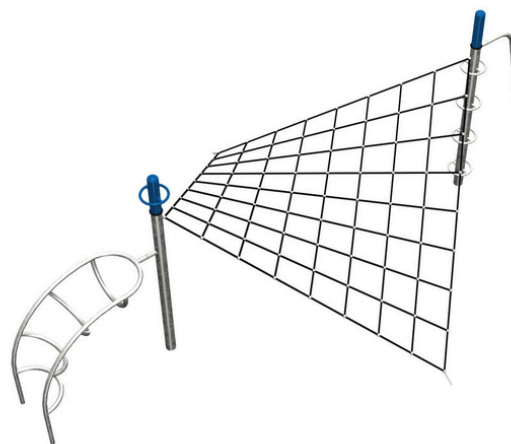

## Pipe Age

### Versat I.

#### Description of play elements

spindle ladder, fire slide pole, curved ladder, high handle, curved net

<b>No. number</b>	PA-0035-00
<b>Age group</b>	3 - 14
<b>Size (m)</b>	6,6 x 4,6 x 2,5
<b>Required area (m)</b>	9,6 x 7,0
<b>Fall-absorbing surface (m<sup>2</sup>)</b>	42,5
<b>Max. fall height (m)</b>	2,3
<b>Number of users</b>	10