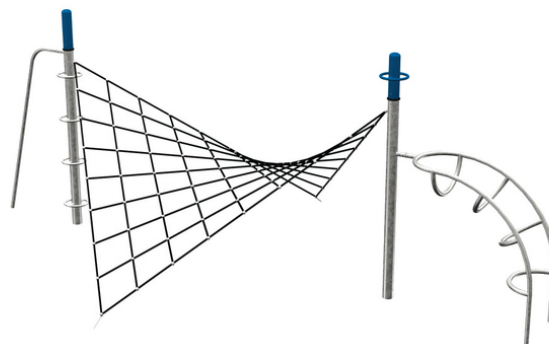

## Pipe Age

### Versat I.

#### Description of play elements

spindle ladder, fire slide pole, curved ladder, high handle, curved net

<b>No. number</b>	PA-0035-00
<b>Age group</b>	3 - 14
<b>Size (m)</b>	6,6 x 4,6 x 2,5
<b>Required area (m)</b>	9,6 x 7,0
<b>Fall-absorbing surface (m<sup>2</sup>)</b>	42,5
<b>Max. fall height (m)</b>	2,3
<b>Number of users</b>	10