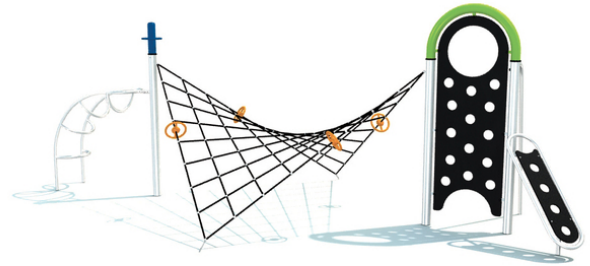

Pipe Age

Versat II.

Description of play elements

climbing wall with holes, hole-in ramp, fire slide pole, curved ladder, high handle, curved net, handles "Saturn"

No. number	PA-0036-00
Age group	3 - 14
Size (m)	7,5 x 4,6 x 2,7
Required area (m)	10,4 x 7,0
Fall-absorbing surface (m²)	48,5
Max. fall height (m)	2,3
Number of users	11