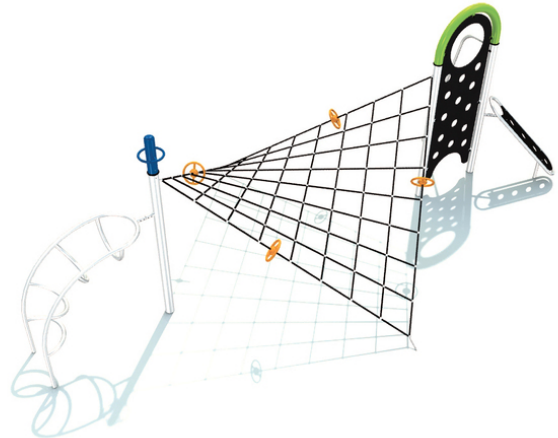

Pipe Age

Versat II.

Description of play elements

climbing wall with holes, hole-in ramp, fire slide pole, curved ladder, high handle, curved net, handles "Saturn"

No. number	PA-0036-00
Age group	3 - 14
Size (m)	7,5 x 4,6 x 2,7
Required area (m)	10,4 x 7,0
Fall-absorbing surface (m²)	48,5
Max. fall height (m)	2,3
Number of users	11

The visualisations are informative.