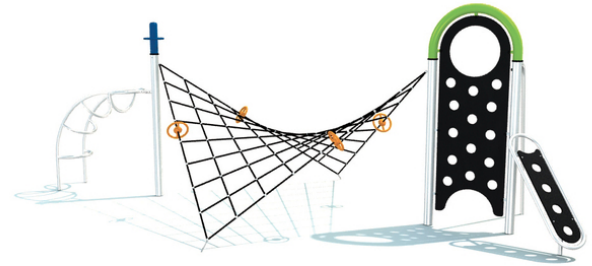

Pipe Age

Versat II.

Description of play elements

climbing wall with holes, hole-in ramp, fire slide pole, curved ladder, high handle, curved net, handles "Saturn"

No. number	PA-0036-00
Age group	3 - 14
Size (m)	7,5 x 4,6 x 2,7
Required area (m)	10,4 x 7,0
Fall-absorbing surface (m²)	48,5
Max. fall height (m)	2,3
Number of users	11

The visualisations are informative.