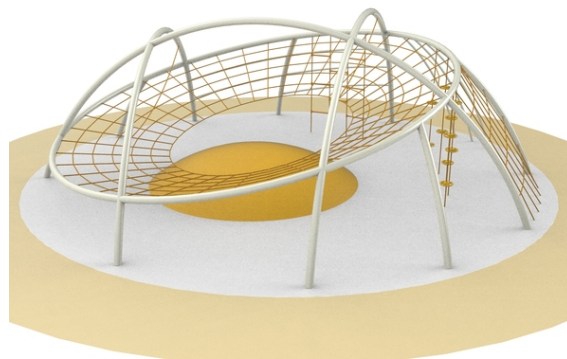

## Volské oko

### Description of play elements

No. number	XA-2011-01
Age group	3-14
Size (m)	8,6 x 8,6 x 3,0
Required area (m)	12,1 x 12,1
Fall-absorbing surface (m <sup>2</sup> )	114
Max. fall height (m)	3
Number of users	39