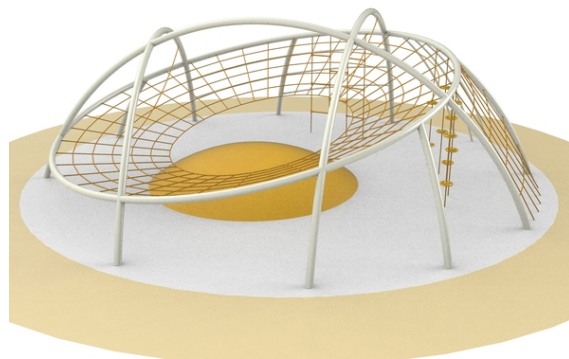

## Volské oko

### Description of play elements

No. number	XA-2011-01
Age group	3-14
Size (m)	8,6 x 8,6 x 3,0
Required area (m)	12,1 x 12,1
Fall-absorbing surface (m <sup>2</sup> )	114
Max. fall height (m)	3
Number of users	39