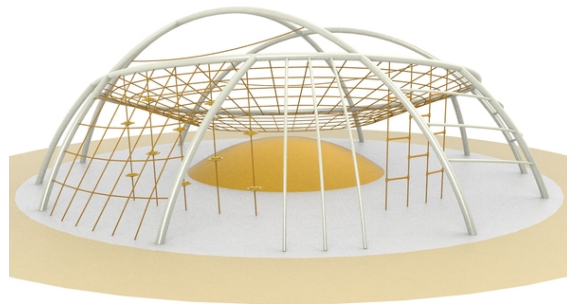

### Description of play elements

No. number	XA-2011-01
Age group	3-14
Size (m)	8,6 x 8,6 x 3,0
Required area (m)	12,1 x 12,1
Fall-absorbing surface (m <sup>2</sup> )	114
Max. fall height (m)	3
Number of users	39