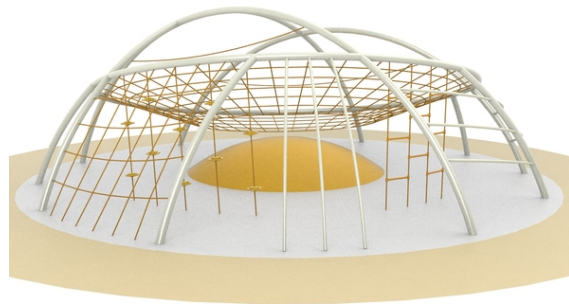

### Description of play elements

No. number	XA-2011-01
Age group	3-14
Size (m)	8,6 x 8,6 x 3,0
Required area (m)	12,1 x 12,1
Fall-absorbing surface (m <sup>2</sup> )	114
Max. fall height (m)	3
Number of users	39