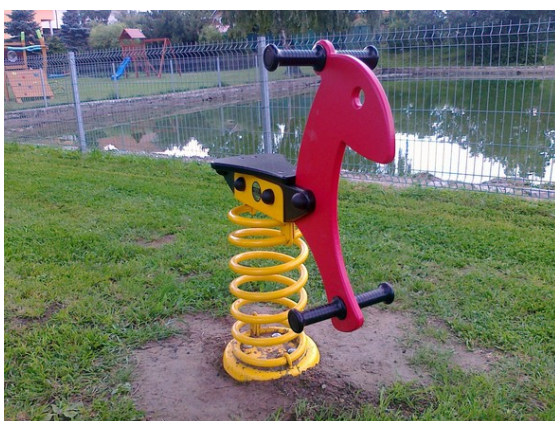

spring rider made from high solid and water resistant polyethylene, spring from special spring steel, galvanized anchor elements, komaxit steel elements

No. number	PE-0039-00
Age group	2-6
Size (m)	0,7 x 0,3 x 0,9
Required area (m)	2,7 x 2,3
Fall-absorbing surface (m ²)	5
Max. fall height (m)	do 0,6
Number of users	1