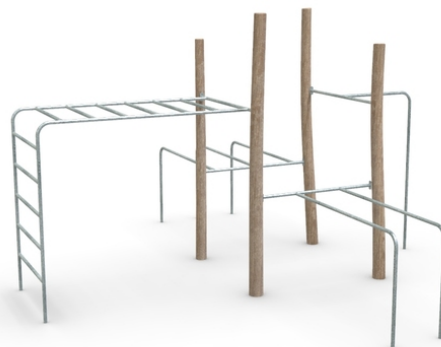

Fitness program

Workout 02

Description of play elements

1x high trapeze bar, 1x horizontal ruckering ladders, 1x vertical climbing ladders, 1x climbing pole

No. number	WF-0108-00
Size (m)	6,2 x 5,7 x 3,6
Required area (m)	9,2 x 8,7
Fall-absorbing surface (m²)	51
Max. fall height (m)	1,4
Number of users	4