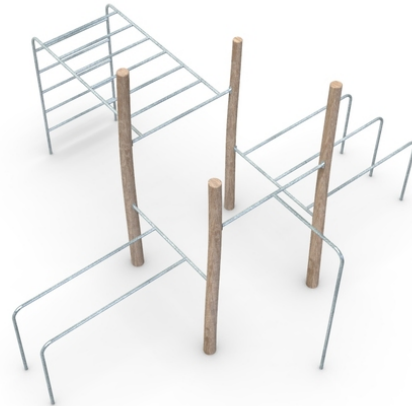

Fitness program

Workout 02

Description of play elements

1x high trapeze bar, 1x horizontal ruckering ladders, 1x vertical climbing ladders, 1x climbing pole

No. number	WF-0108-00
Size (m)	6,2 x 5,7 x 3,6
Required area (m)	9,2 x 8,7
Fall-absorbing surface (m²)	51
Max. fall height (m)	1,4
Number of users	4