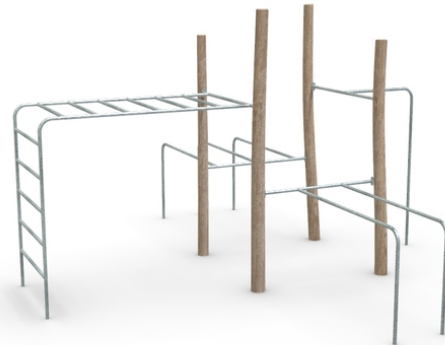

Fitness program

Workout 02

Description of play elements

1x high trapeze bar, 1x horizontal ruckering ladders, 1x vertical climbing ladders, 1x climbing pole

No. number	WF-0108-00
Size (m)	6,2 x 5,7 x 3,6
Required area (m)	9,2 x 8,7
Fall-absorbing surface (m²)	51
Max. fall height (m)	1,4
Number of users	4