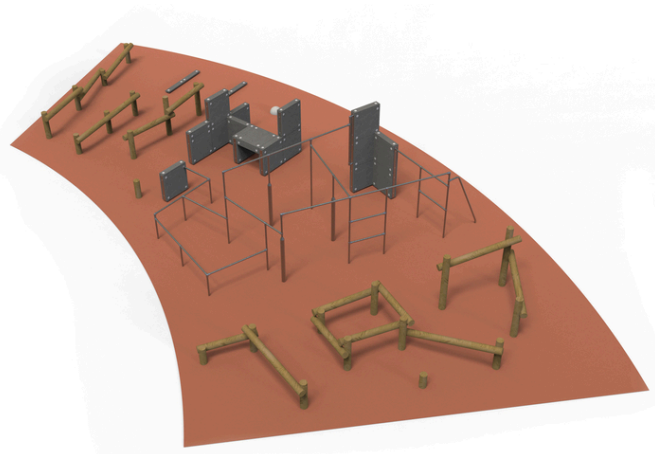

XL variant

Description of play elements

15x concrete composite panel, system of low and high horizontal bars on metal stands, 1x vertical tilted bar, 1x bounce-off hemisphere, 1x wooden step,...

No. number	PK-9004-00
Size (m)	23,2 x 11,6
Required area (m)	23,2 x 12,3
Fall-absorbing surface (m ²)	188
Max. fall height (m)	1,87

The visualisations are informative.