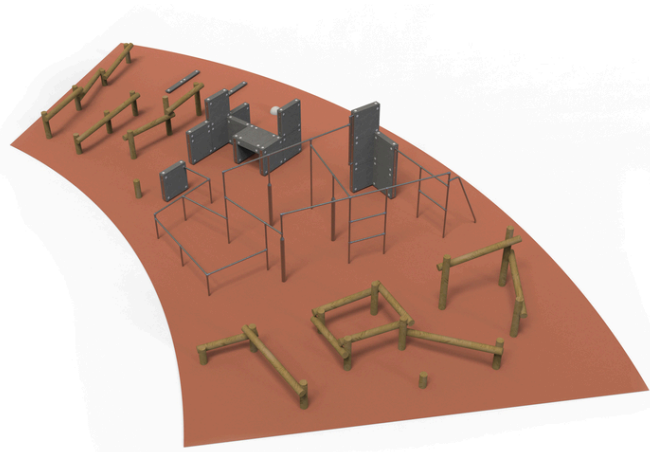

## Flux - parkour

### XL variant

#### Description of play elements

15x concrete composite panel, system of low and high horizontal bars on metal stands, 1x vertical tilted bar, 1x bounce-off hemisphere, 1x wooden step,...

No. number	PK-9004-00
Size (m)	23,2 x 11,6
Required area (m)	23,2 x 12,3
Fall-absorbing surface (m <sup>2</sup> )	188
Max. fall height (m)	1,87