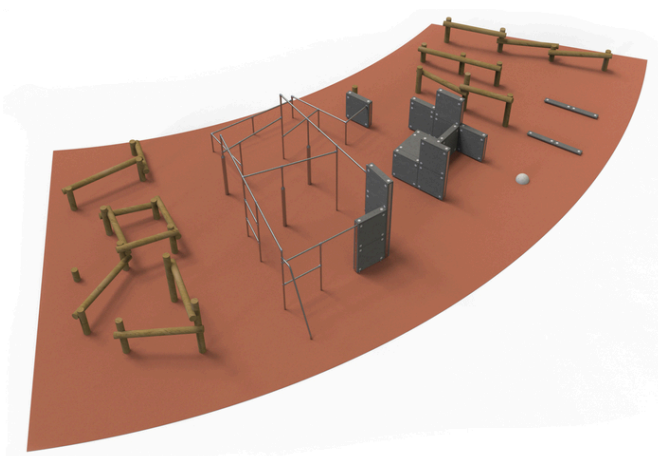

## Flux - parkour

### XL variant

#### Description of play elements

15x concrete composite panel, system of low and high horizontal bars on metal stands, 1x vertical tilted bar, 1x bounce-off hemisphere, 1x wooden step,...

No. number	PK-9004-00
Size (m)	23,2 x 11,6
Required area (m)	23,2 x 12,3
Fall-absorbing surface (m <sup>2</sup> )	188
Max. fall height (m)	1,87