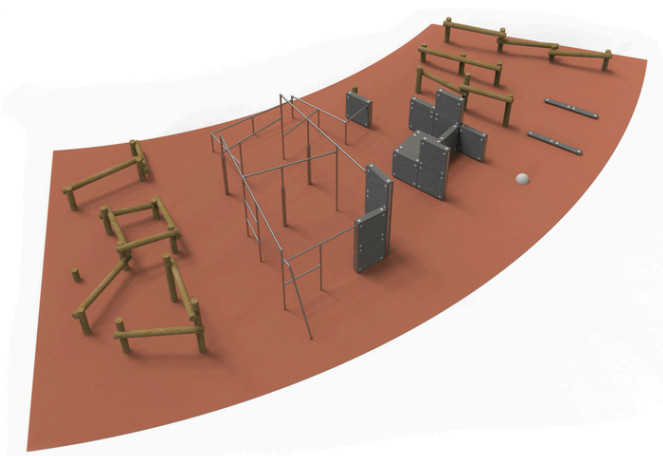

XL variant

Description of play elements

15x concrete composite panel, system of low and high horizontal bars on metal stands, 1x vertical tilted bar, 1x bounce-off hemisphere, 1x wooden step,...

No. number	PK-9004-00
Size (m)	23,2 x 11,6
Required area (m)	23,2 x 12,3
Fall-absorbing surface (m ²)	188
Max. fall height (m)	1,87

The visualisations are informative.