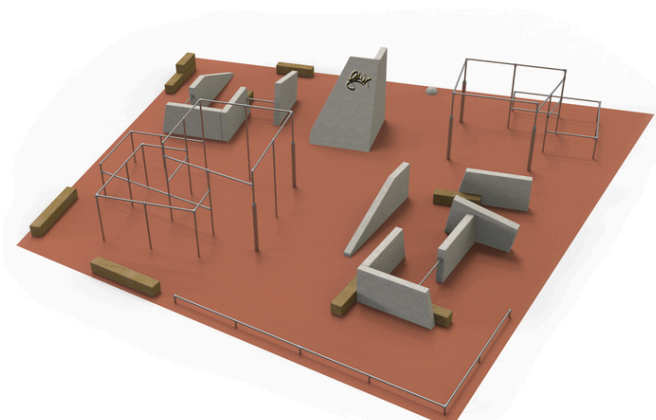

Description of play elements

12x concrete element, 2x system of low and high horizontal bars on metal stands, 1x low balance bar track, 1x bounce-off hemisphere, 8x massive wooden...

No. number	PK-9006-00
Size (m)	16,2 x 15,2
Required area (m)	17,5 x 17,7
Fall-absorbing surface (m²)	196
Max. fall height (m)	1,73