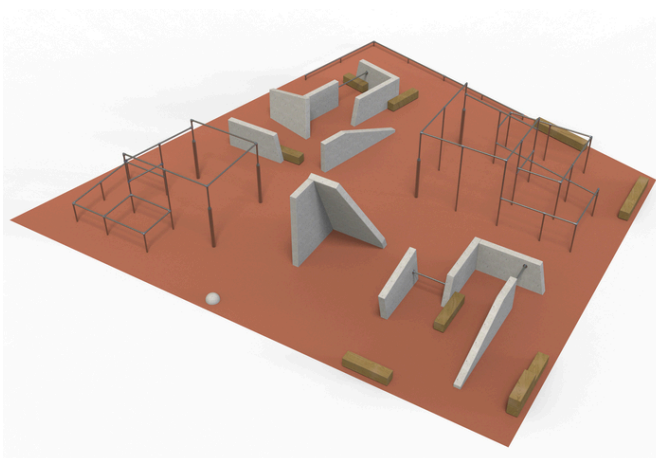

Description of play elements

12x concrete element, 2x system of low and high horizontal bars on metal stands, 1x low balance bar track, 1x bounce-off hemisphere, 8x massive wooden...

No. number	PK-9006-00
Size (m)	16,2 x 15,2
Required area (m)	17,5 x 17,7
Fall-absorbing surface (m²)	196
Max. fall height (m)	1,73

The visualisations are informative.